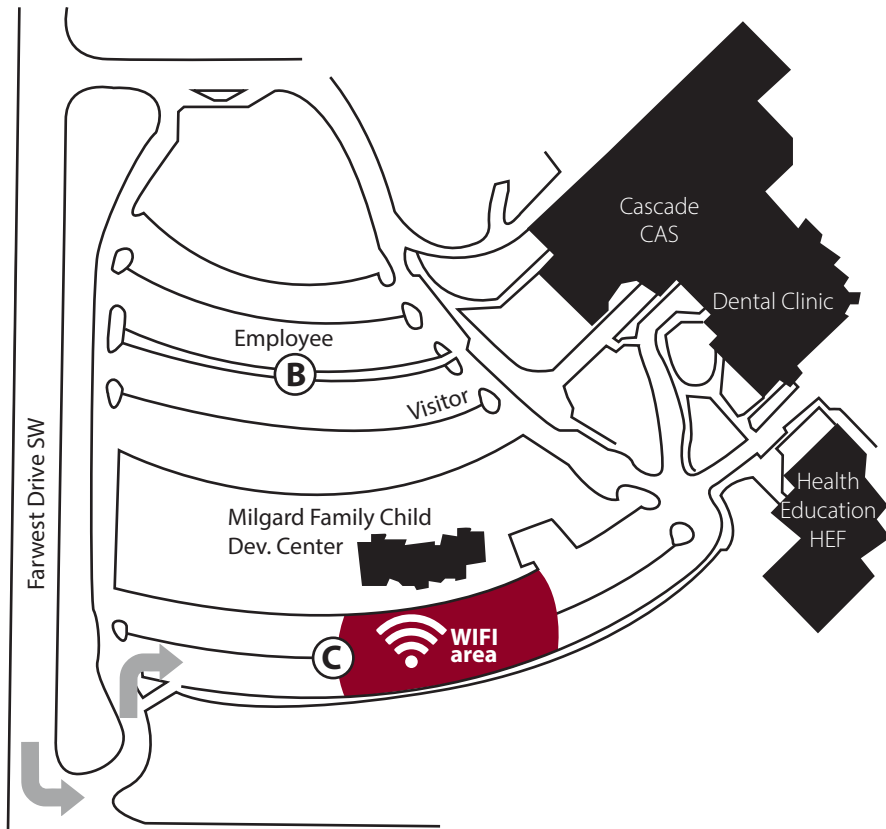

PIERCE COLLEGE

FORT STEILACOOM AND PUYALLUP WIFI AREAS

Pierce College Fort Steilacoom WIFI area directions:

- Enter campus using south entrance off of Farwest Drive SW
- Take the second right to enter parking lot C
- Proceed to lot C and look for WIFI area signs

Pierce College Puyallup WIFI area directions:

- Enter campus on College Way off of 39th AVE. S.E.
- Turn right and follow road past the employee lot
- Take the second left
- You will see visitor parking on your right
- Proceed to lot D and look for WIFI area signs