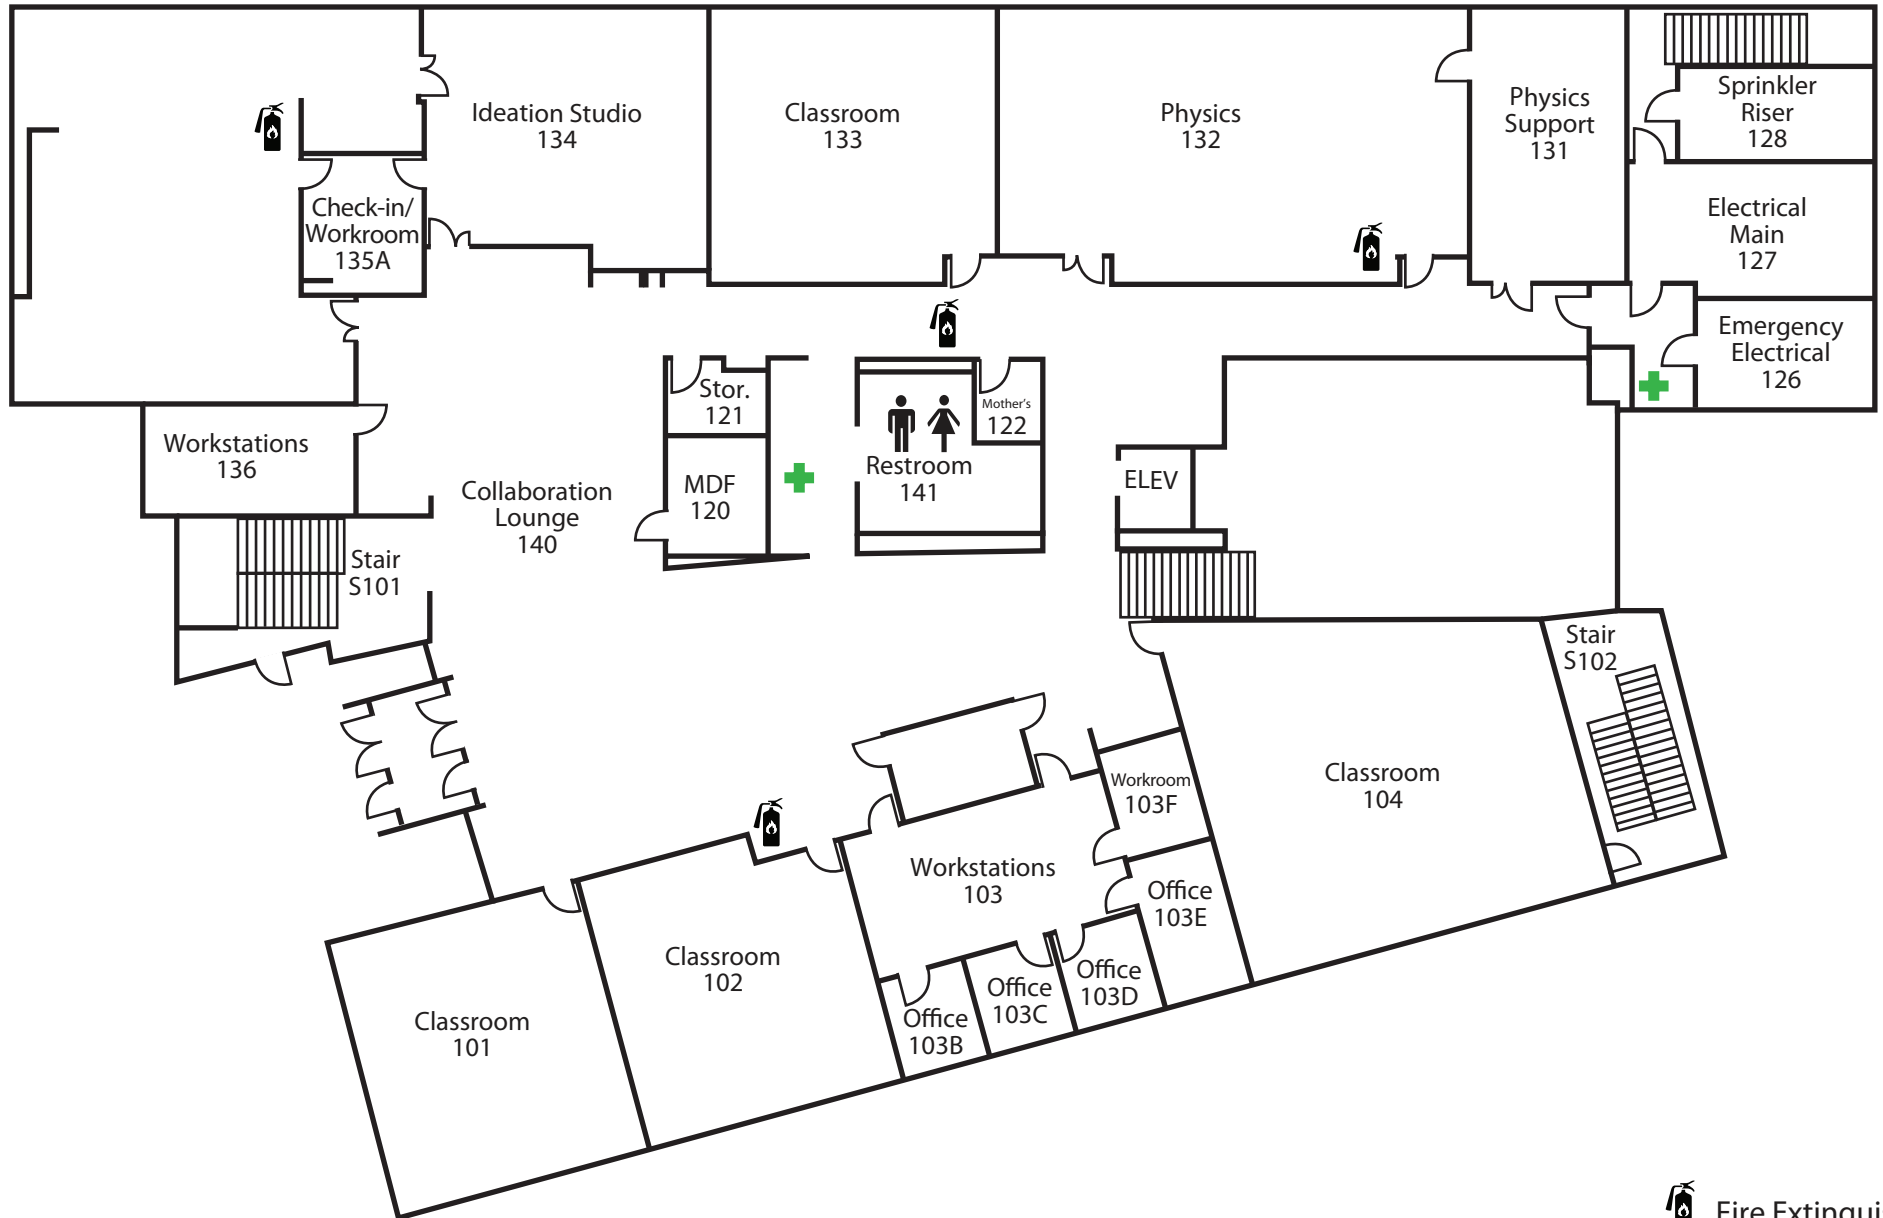

Johnson Science Building (STEM)

Level 1

-  Fire Extinguisher
-  First Aid Kit

Johnson Science Building (STEM)

Level 0

-  Fire Extinguisher
-  First Aid Kit

Johnson Science Building (STEM)

Level 2

-  Fire Extinguisher
-  First Aid Kit

Johnson Science Building (STEM)

Level 3

-  Fire Extinguisher
-  First Aid Kit