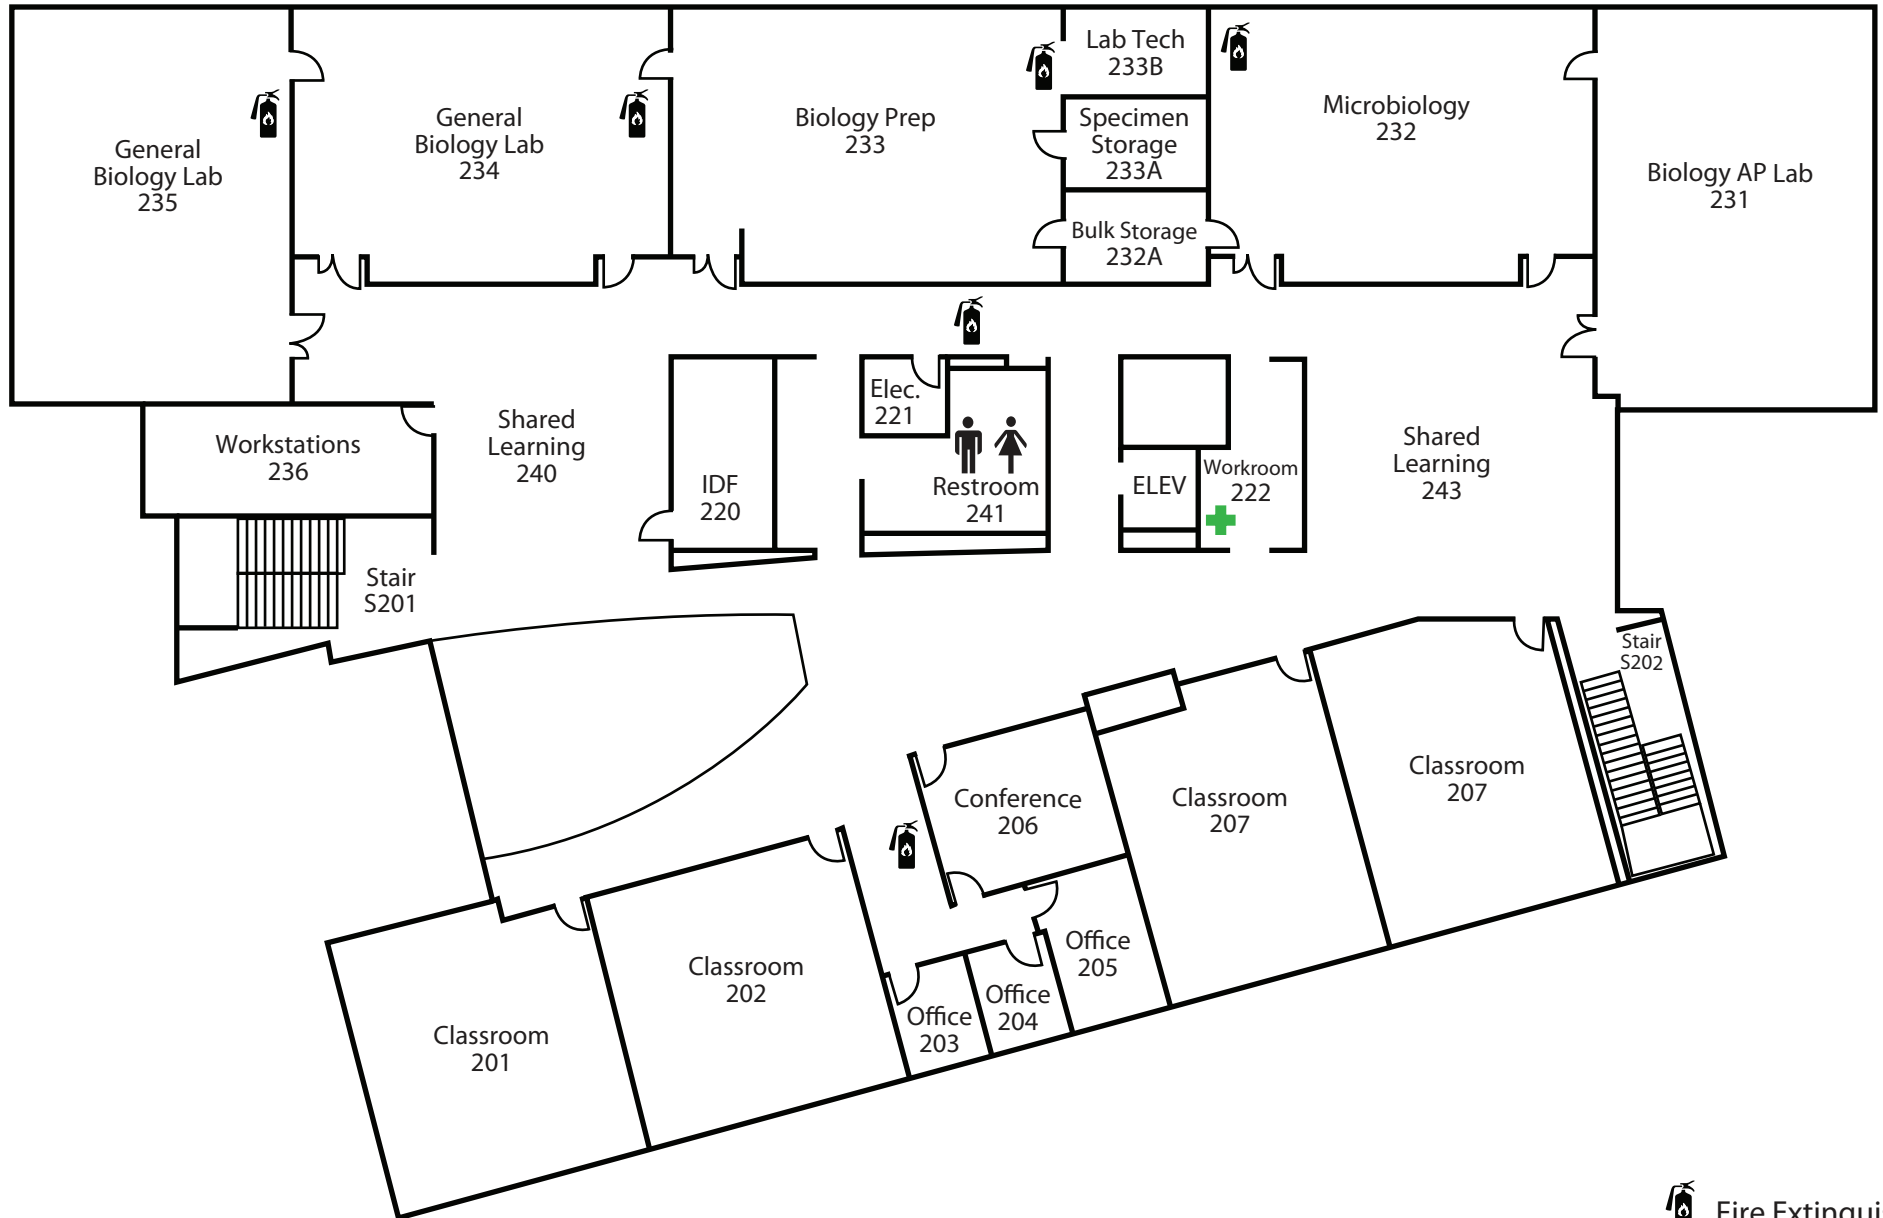

Johnson Science Building (STEM)

Level 1

-  Fire Extinguisher
-  First Aid Kit

Johnson Science Building (STEM)

Level 0

-  Fire Extinguisher
-  First Aid Kit

Johnson Science Building (STEM)

Level 2

-  Fire Extinguisher
-  First Aid Kit

Johnson Science Building (STEM)

Level 3

-  Fire Extinguisher
-  First Aid Kit