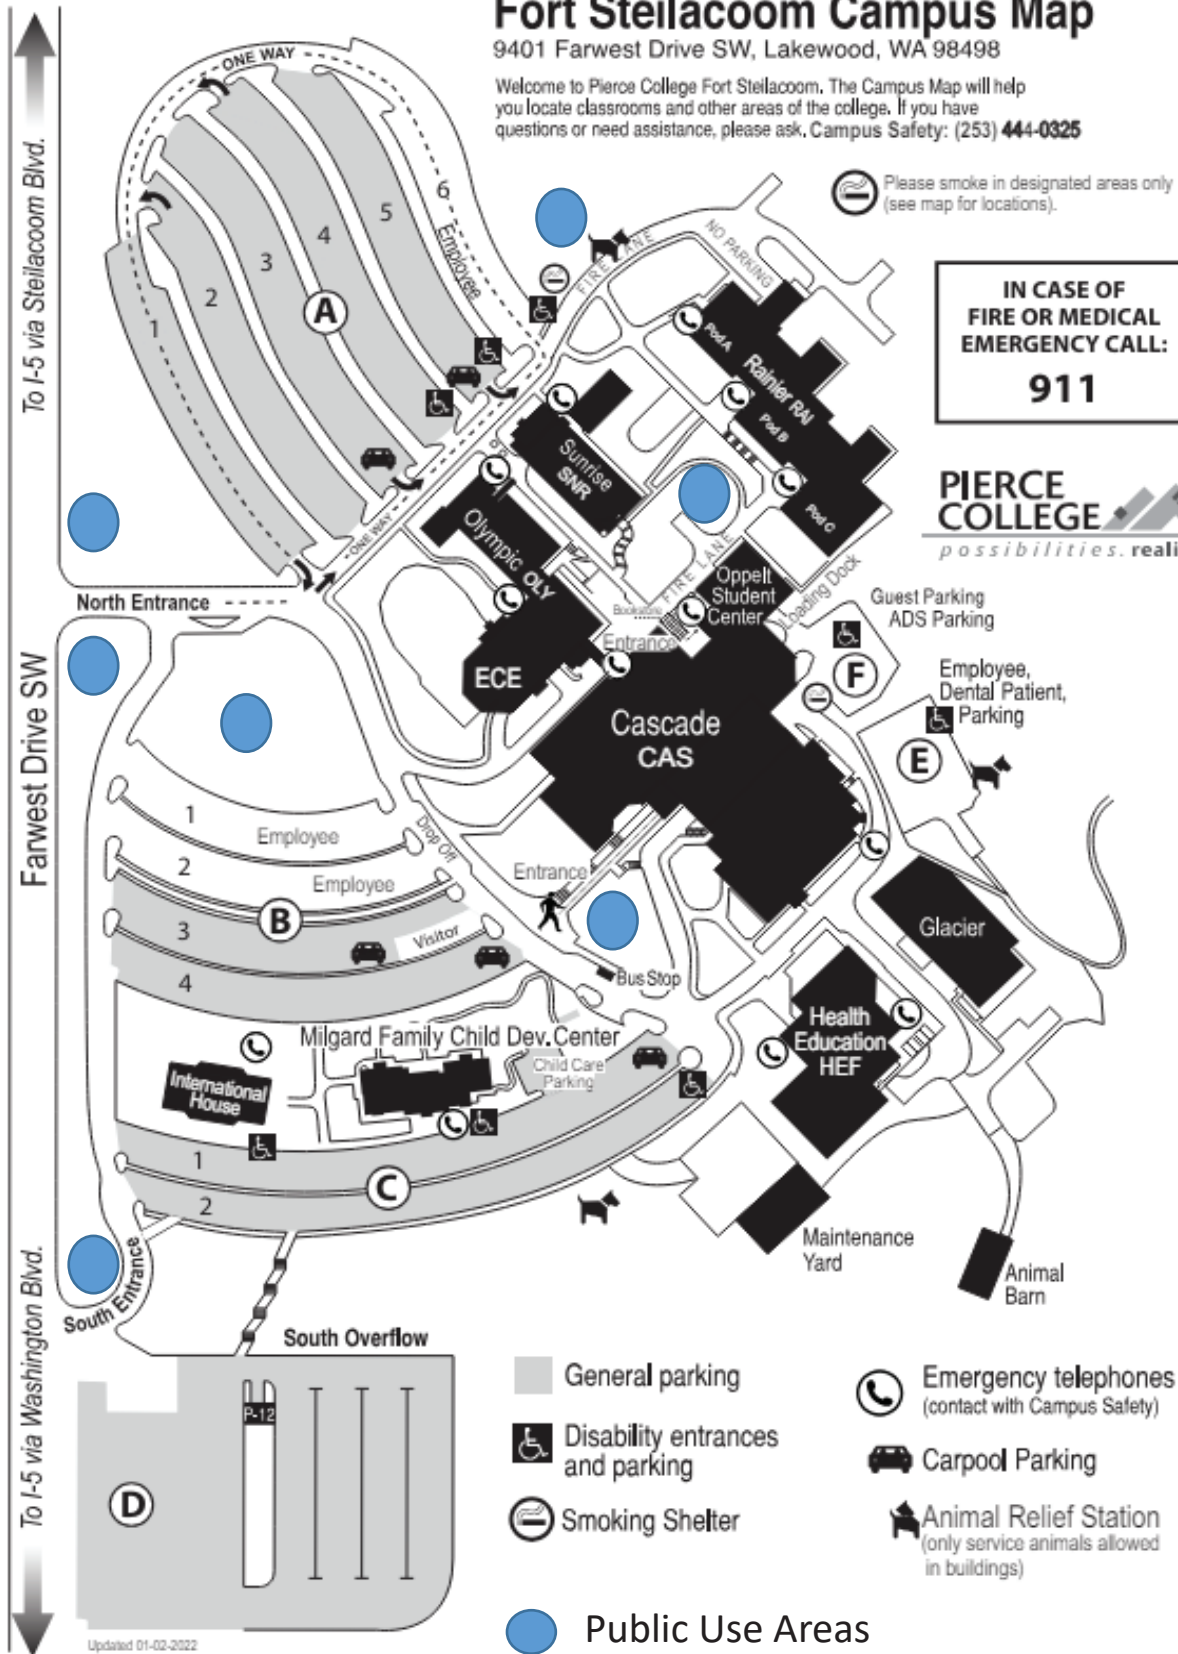

Fort Steilacoom Campus Map

9401 Farwest Drive SW, Lakewood, WA 98498

Welcome to Pierce College Fort Steilacoom. The Campus Map will help you locate classrooms and other areas of the college. If you have questions or need assistance, please ask, Campus Safety: (253) 444-0325

Please smoke in designated areas only (see map for locations).

IN CASE OF FIRE OR MEDICAL EMERGENCY CALL: 911

PIERCE COLLEGE
possibilities. realized.

Updated 01-02-2022