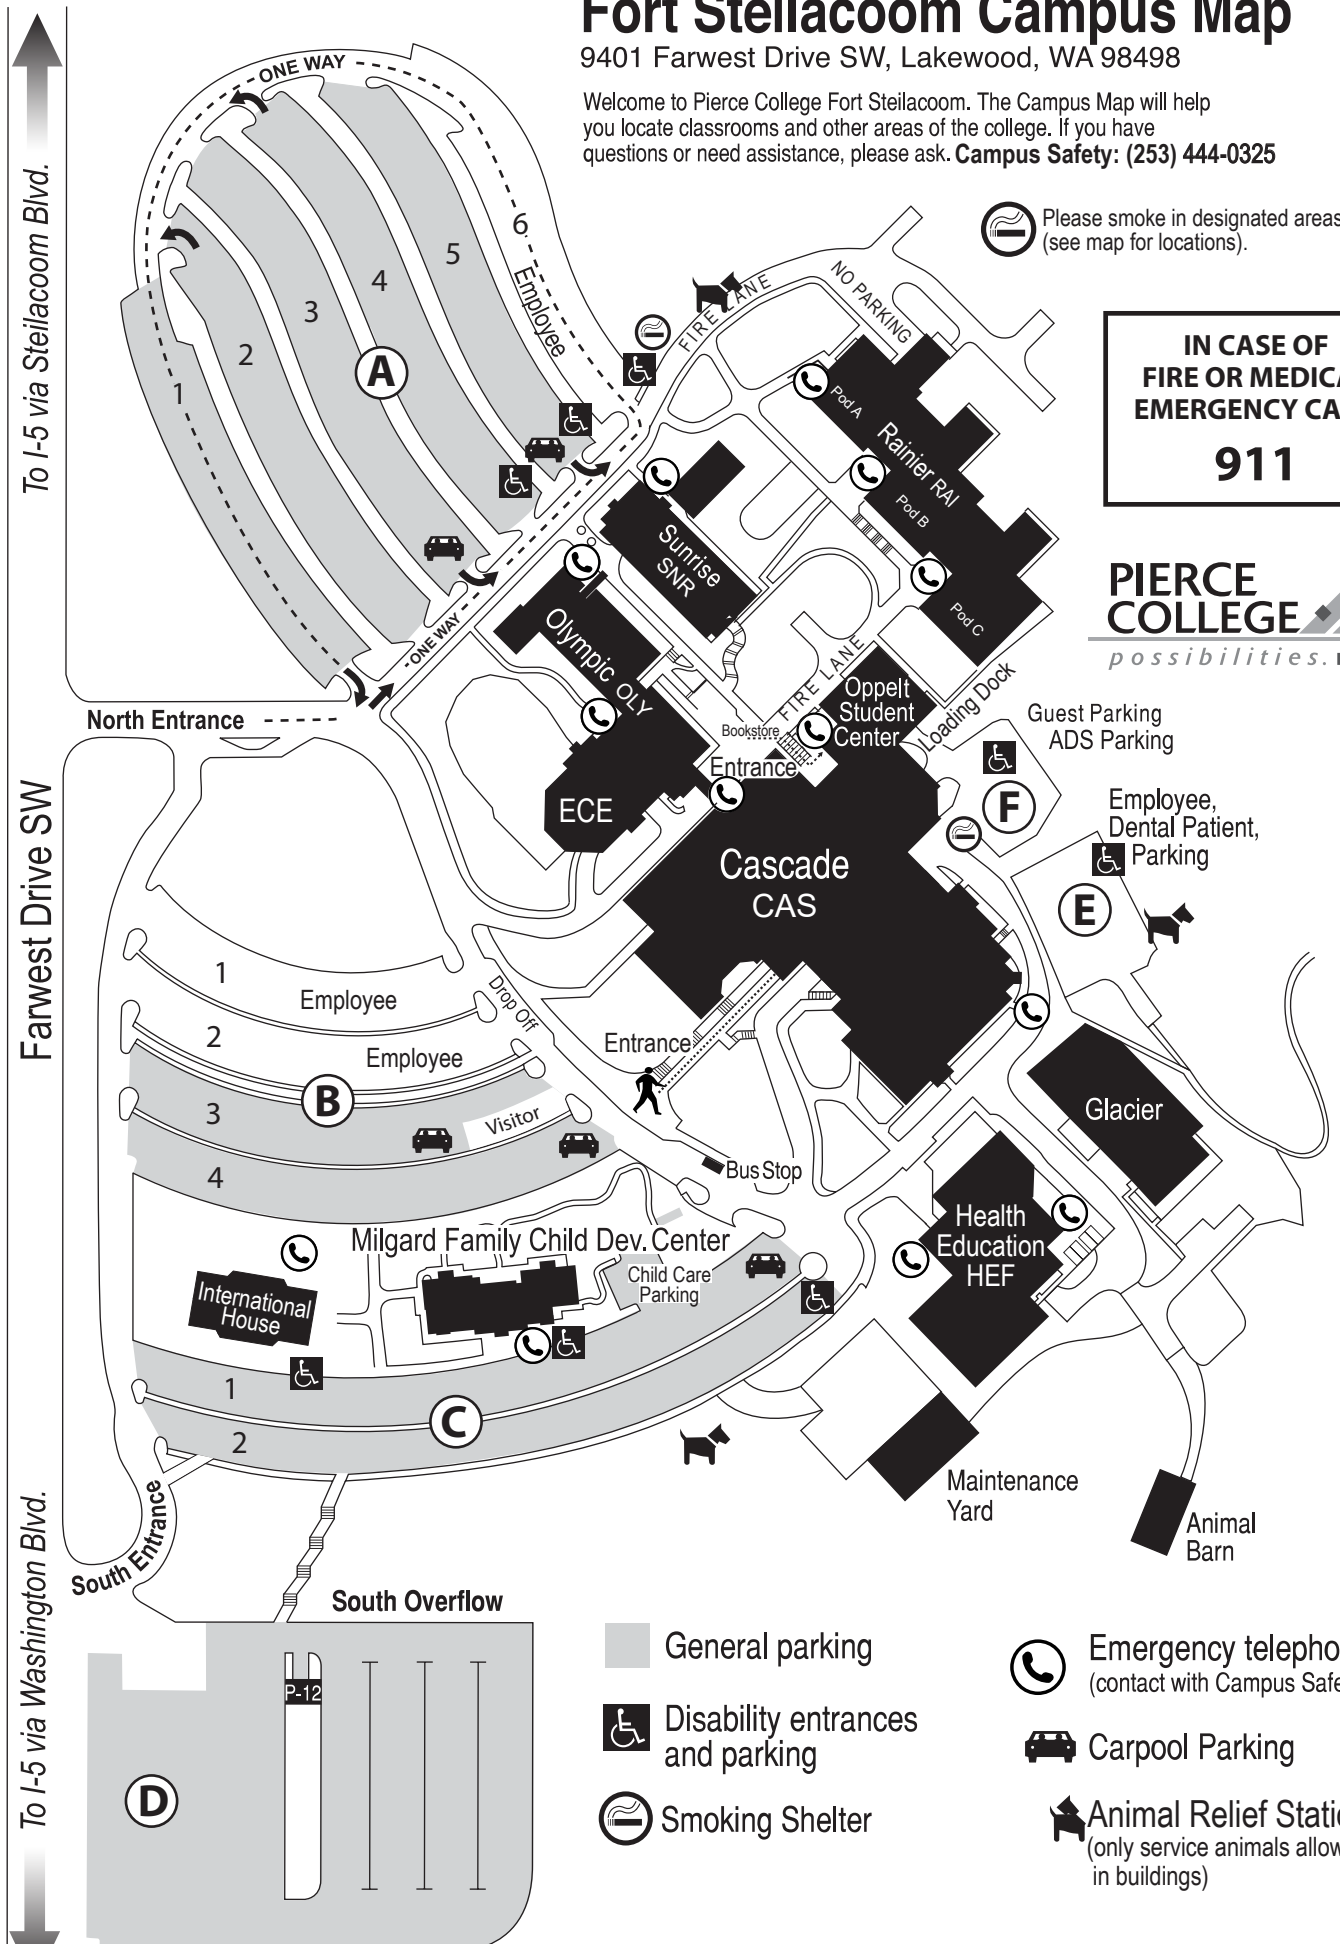

Fort Steilacoom Campus Map

9401 Farwest Drive SW, Lakewood, WA 98498

Welcome to Pierce College Fort Steilacoom. The Campus Map will help you locate classrooms and other areas of the college. If you have questions or need assistance, please ask. **Campus Safety: (253) 444-0325**

 Please smoke in designated areas only (see map for locations).

**IN CASE OF
FIRE OR MEDICAL
EMERGENCY CALL:

911**

**PIERCE
COLLEGE** 
possibilities. realized.

To I-5 via Steilacoom Blvd.

Farwest Drive SW

To I-5 via Washington Blvd.