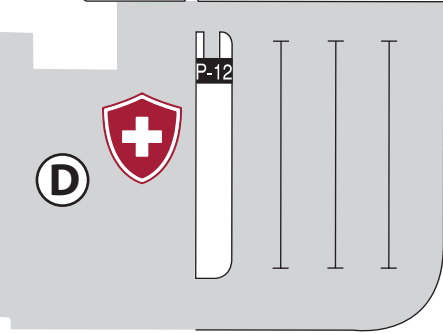

Fort Steilacoom Campus Map

9401 Farwest Drive SW, Lakewood, WA 98498

Welcome to Pierce College Fort Steilacoom. The Campus Map will help you locate classrooms and other areas of the college. If you have questions or need assistance, please ask. **Campus Safety: (253) 444-0325**

 Please smoke in designated areas only (see map for locations).

**IN CASE OF
FIRE OR MEDICAL
EMERGENCY CALL:

911**

**PIERCE
COLLEGE**
possibilities. realized.

-  General parking
-  Disability entrances and parking
-  Smoking Shelter
-  On-site COVID-19 testing booth
-  Emergency telephones (contact with Campus Safety)
-  Carpool Parking
-  Animal Relief Station (only service animals allowed in buildings)