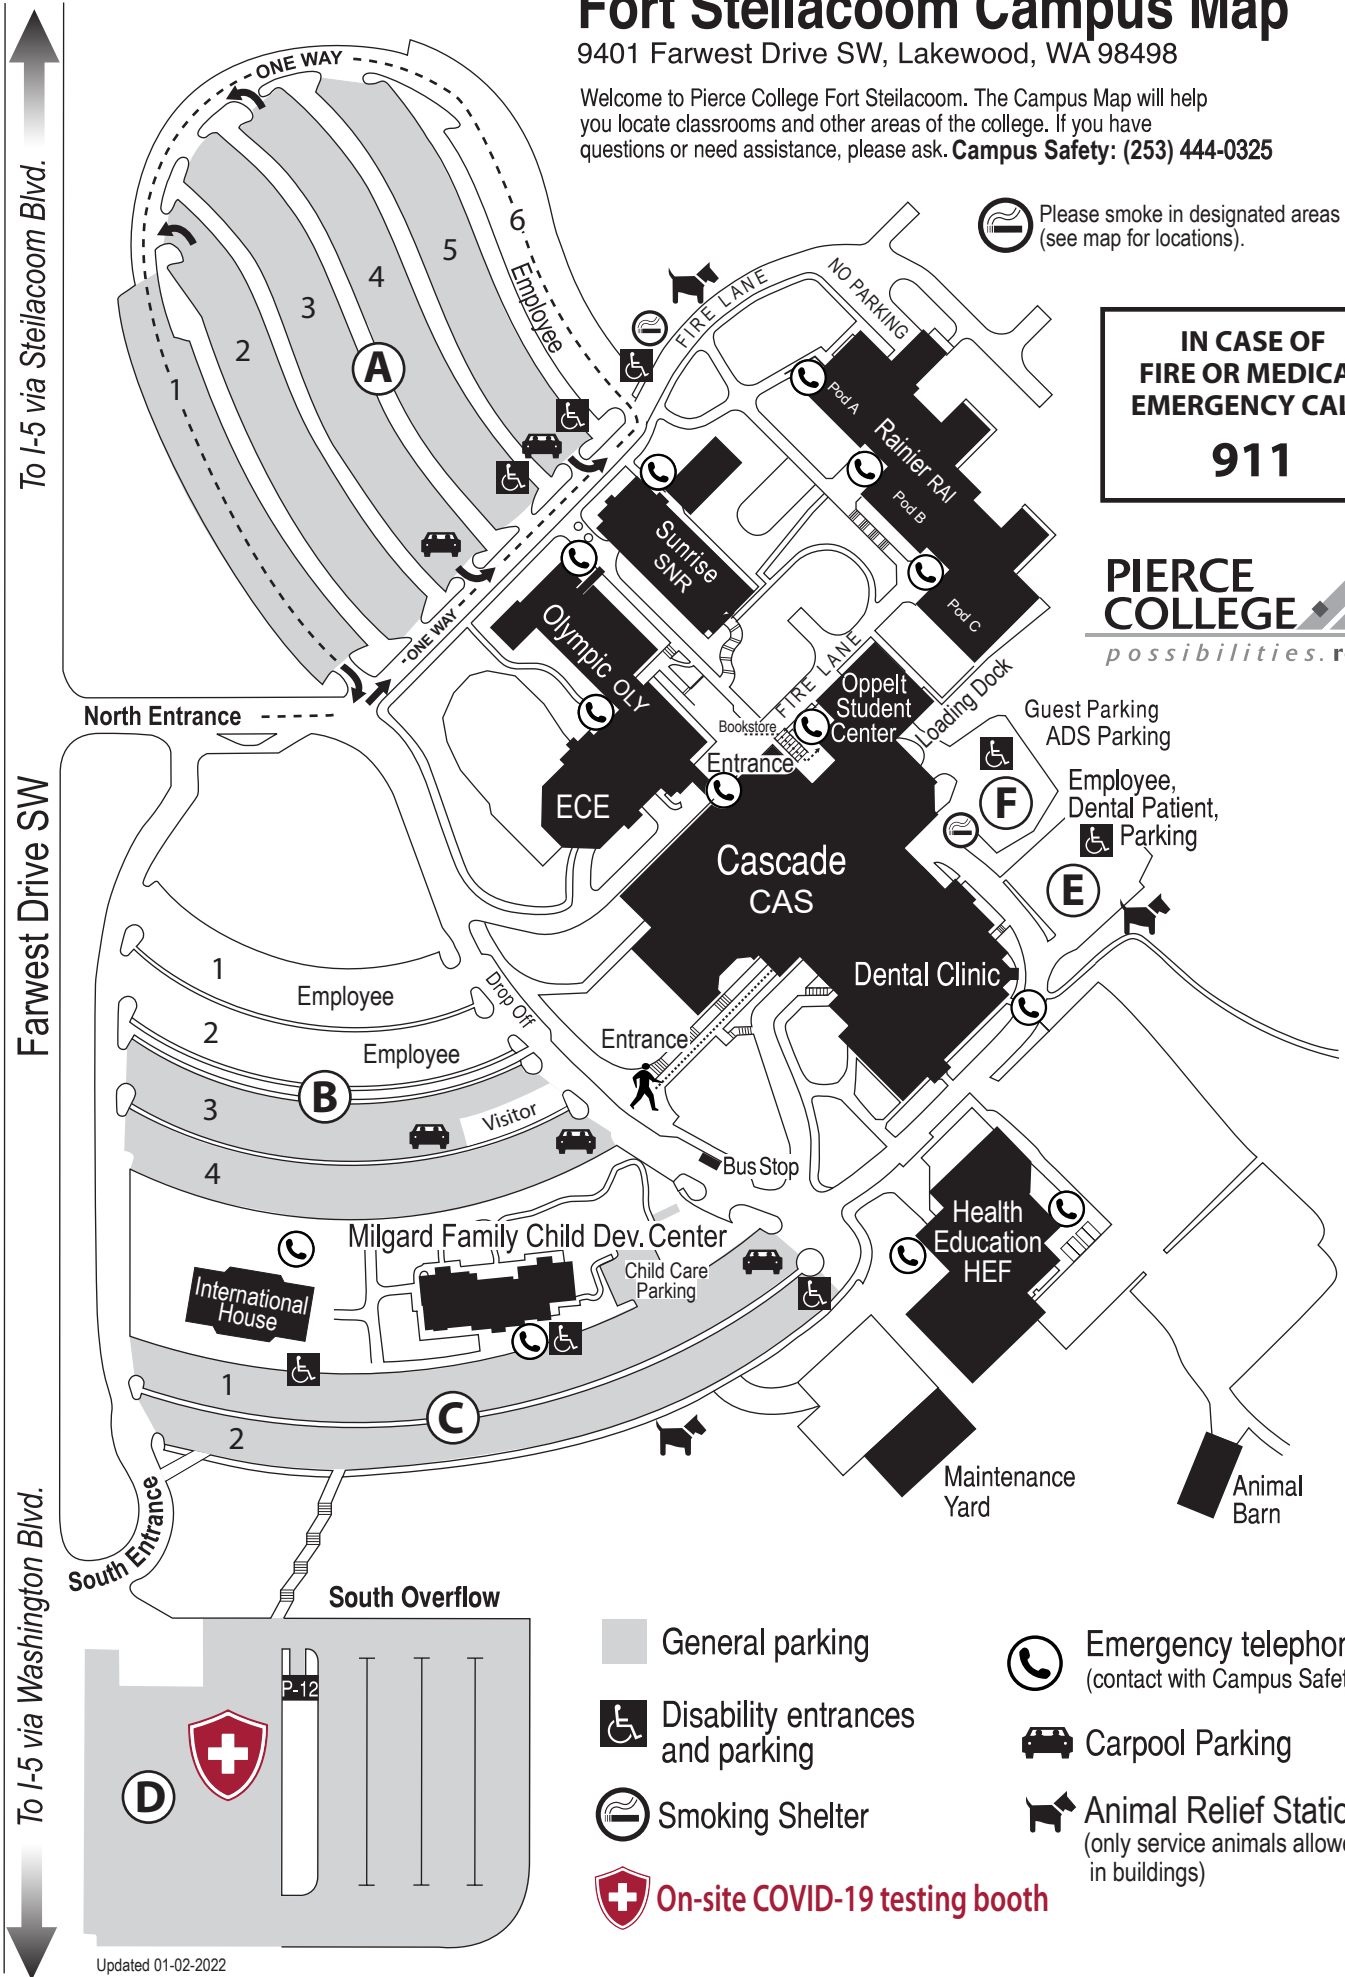

Fort Steilacoom Campus Map

9401 Farwest Drive SW, Lakewood, WA 98498

Welcome to Pierce College Fort Steilacoom. The Campus Map will help you locate classrooms and other areas of the college. If you have questions or need assistance, please ask. **Campus Safety: (253) 444-0325**

 Please smoke in designated areas only (see map for locations).

**IN CASE OF
FIRE OR MEDICAL
EMERGENCY CALL:

911**

**PIERCE
COLLEGE**
possibilities. realized.

-  General parking
-  Disability entrances and parking
-  Smoking Shelter
-  On-site COVID-19 testing booth
-  Emergency telephones (contact with Campus Safety)
-  Carpool Parking
-  Animal Relief Station (only service animals allowed in buildings)

Updated 01-02-2022

To I-5 via Steilacoom Blvd.

Farwest Drive SW

To I-5 via Washington Blvd.