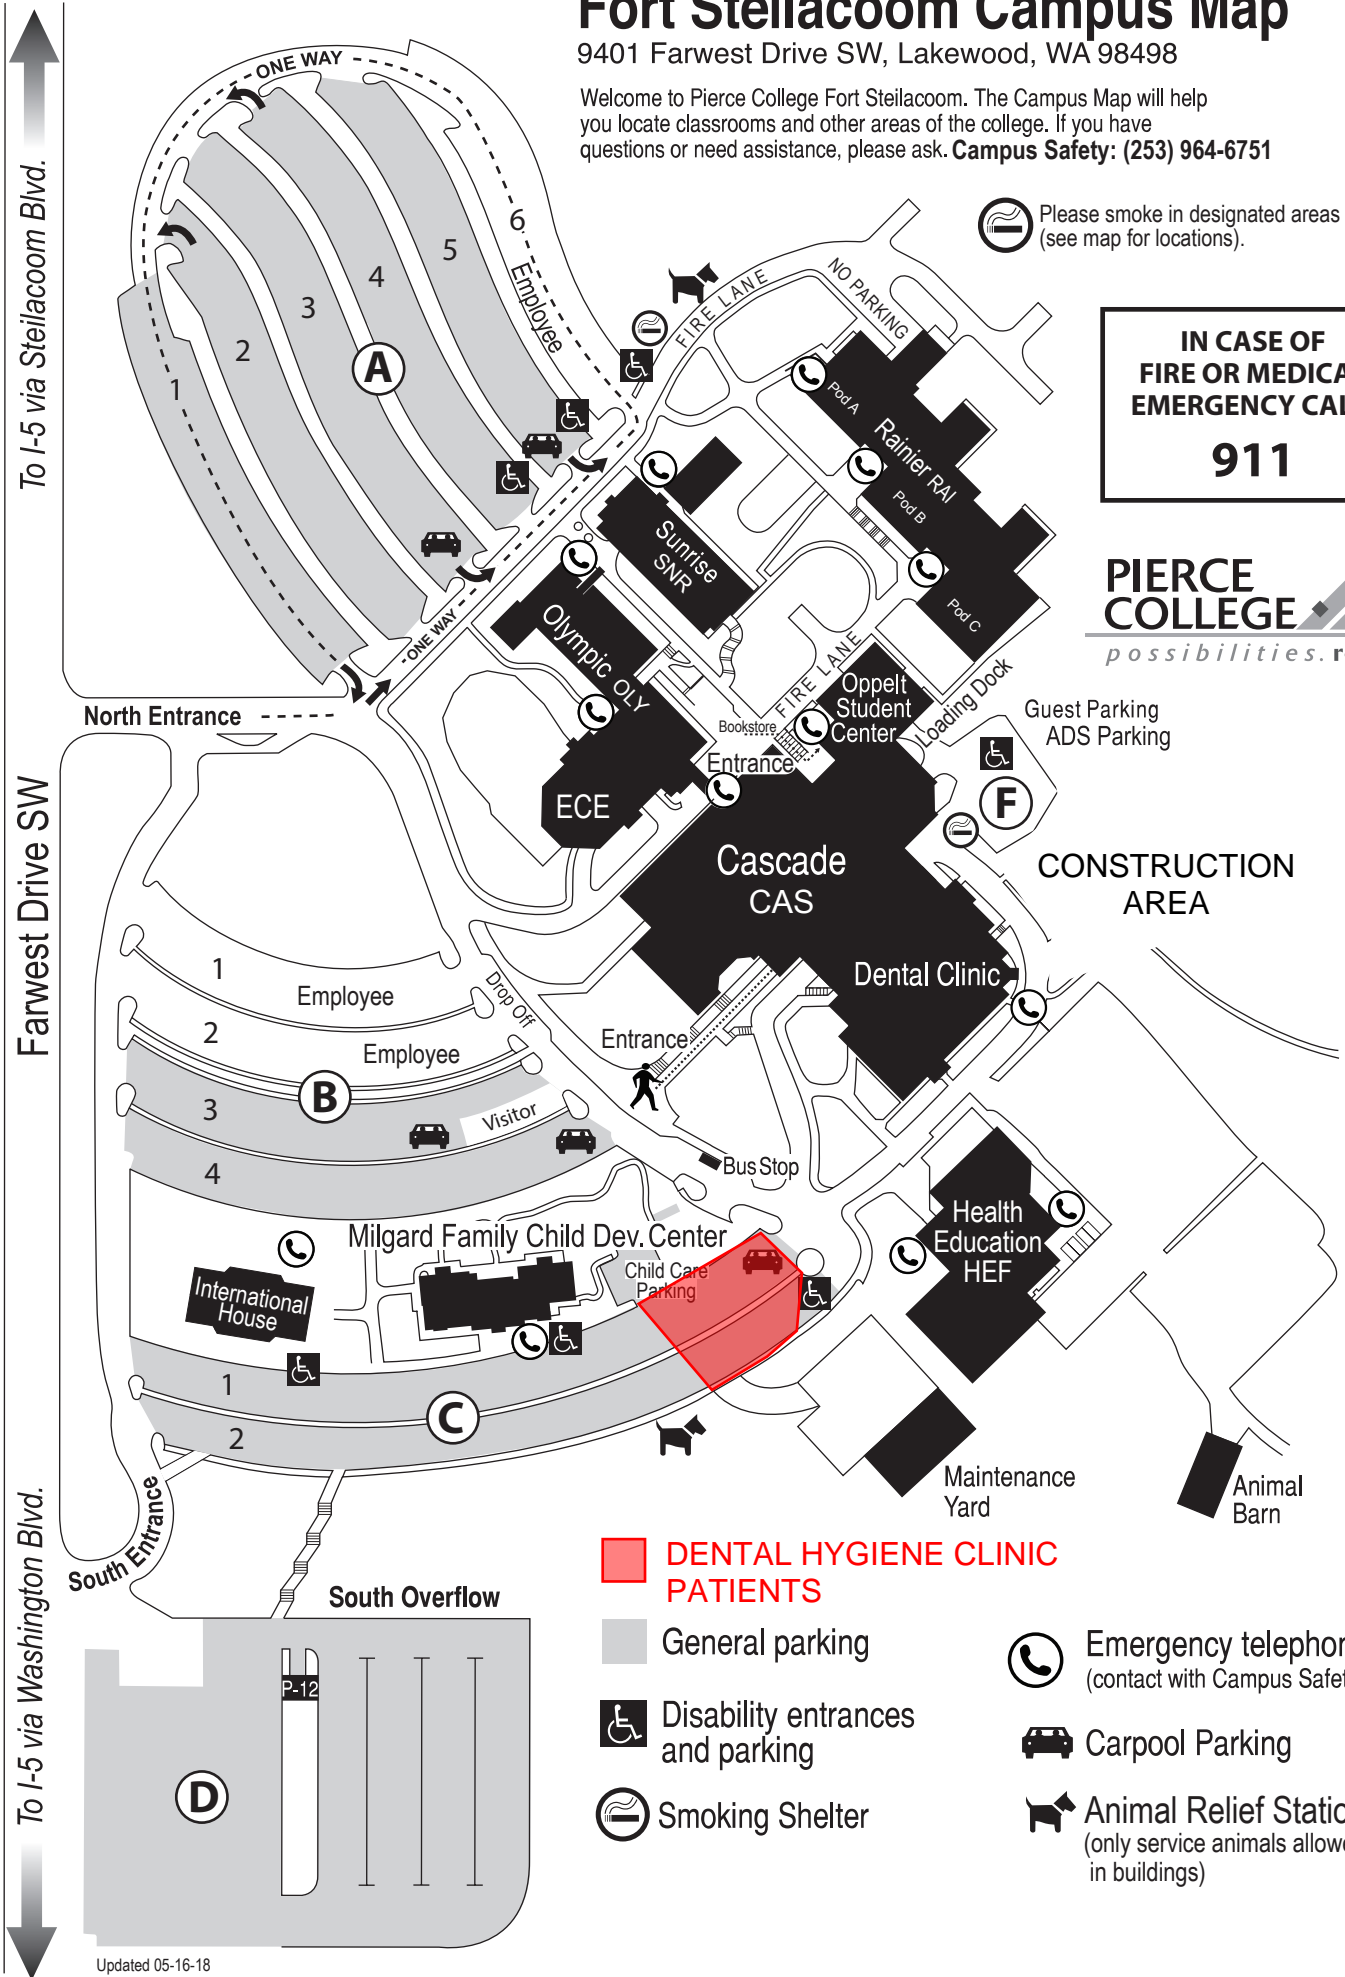

Fort Steilacoom Campus Map

9401 Farwest Drive SW, Lakewood, WA 98498

Welcome to Pierce College Fort Steilacoom. The Campus Map will help you locate classrooms and other areas of the college. If you have questions or need assistance, please ask. **Campus Safety: (253) 964-6751**

 Please smoke in designated areas only (see map for locations).

**IN CASE OF
FIRE OR MEDICAL
EMERGENCY CALL:

911**

**PIERCE
COLLEGE** 
possibilities. realized.

 **DENTAL HYGIENE CLINIC PATIENTS**

 General parking

 Disability entrances and parking

 Smoking Shelter

 Emergency telephones (contact with Campus Safety)

 Carpool Parking

 Animal Relief Station (only service animals allowed in buildings)

To I-5 via Steilacoom Blvd.

Farwest Drive SW

To I-5 via Washington Blvd.