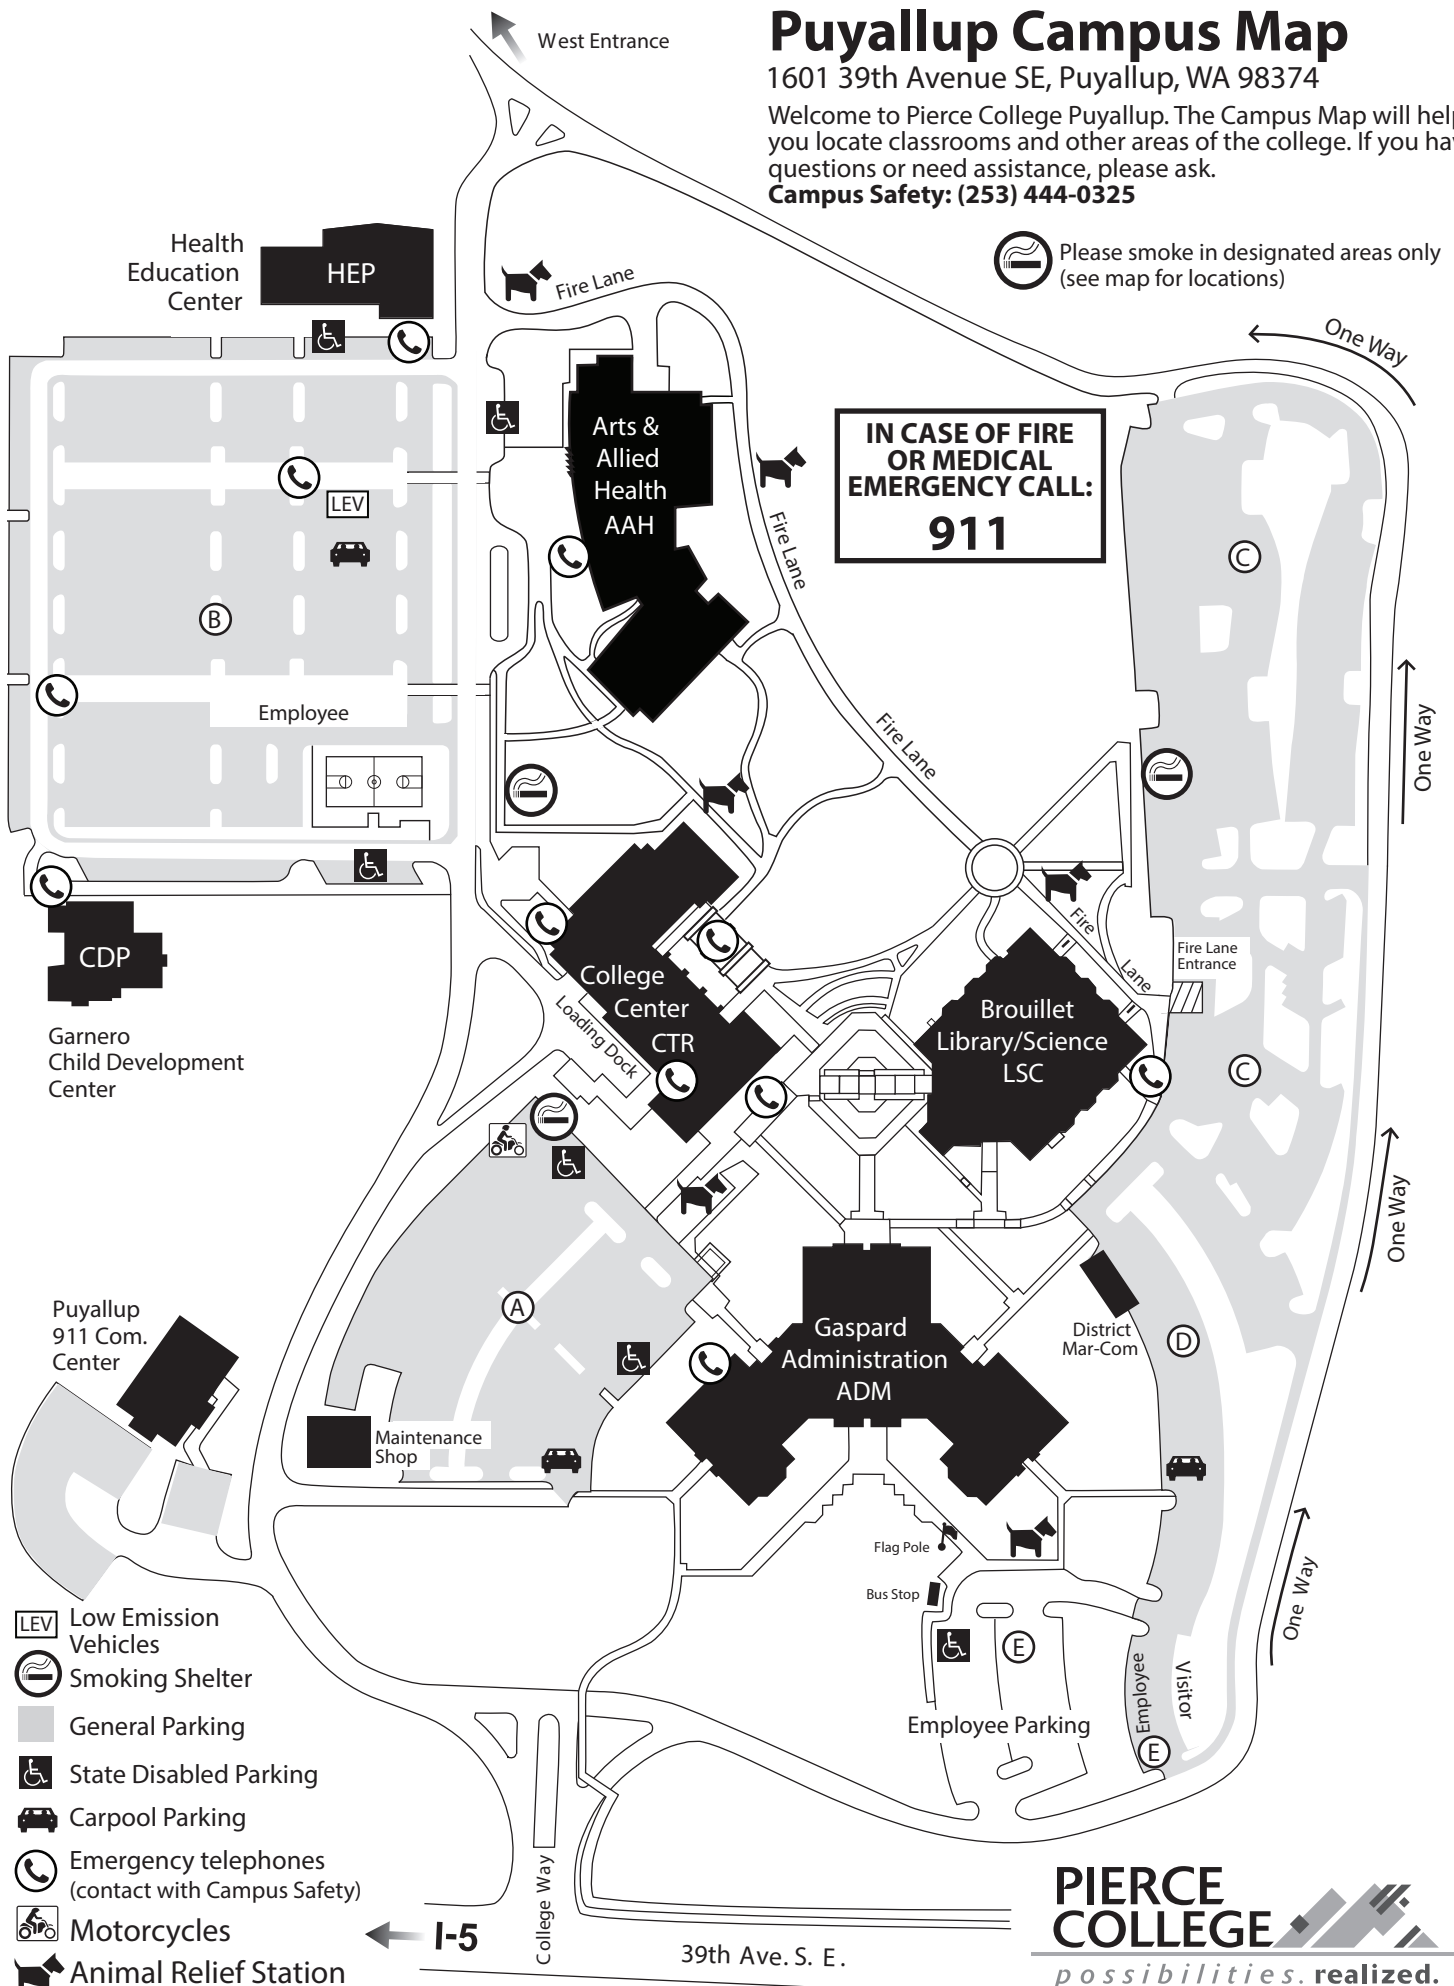

Puyallup Campus Map

1601 39th Avenue SE, Puyallup, WA 98374

Welcome to Pierce College Puyallup. The Campus Map will help you locate classrooms and other areas of the college. If you have questions or need assistance, please ask.

Campus Safety: (253) 444-0325

 Please smoke in designated areas only (see map for locations)

**IN CASE OF FIRE
OR MEDICAL
EMERGENCY CALL:
911**

-  LEV Low Emission Vehicles
-  Smoking Shelter
-  General Parking
-  State Disabled Parking
-  Carpool Parking
-  Emergency telephones (contact with Campus Safety)
-  Motorcycles
-  Animal Relief Station (only service animals allowed in buildings)